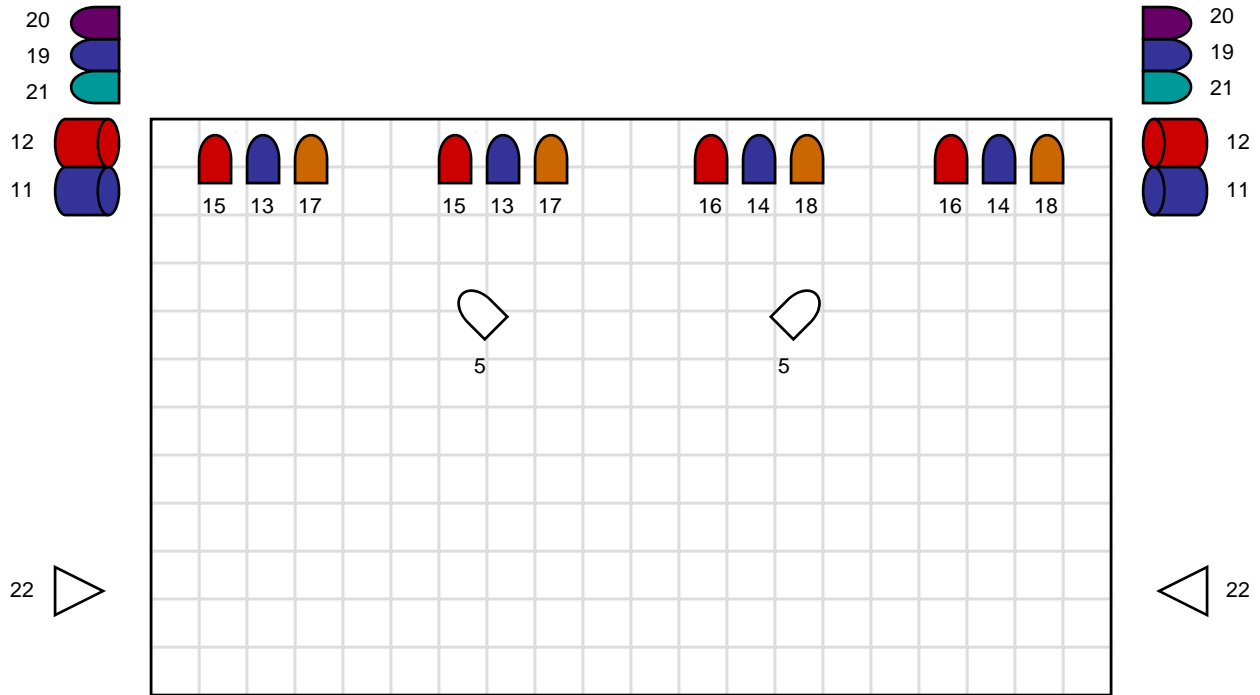

THE CENTER FOR ARTS IN NATICK

CONCERT LIGHTING PLOT – revised 10/19/08

CHANNEL ASSIGNMENTS

Concert Lighting Plot – The Center for Arts in Natick

DIMMERS

1.	Audience stage left specials – SourceFour (2)	No gel
2.	Audience stage center specials – SourceFour (2)	No gel
3.	Audience stage right specials – SourceFour (2)	No gel
4.	OPEN	
5.	Center stage backlights - crossed overhead pair – PARnel (2)	No gel
6.	Audience stage left custom special – SourceFour(1)	No gel
7.	Audience stage center custom special – SourceFour (1)	No gel
8.	Audience stage right custom special – SourceFour (1)	No gel
9.	Front wash – PARcans (2)	L119 Dark Blue
10.	Front wash – PARcans (2)	L106 Dark Red
11.	Side fills – pair (2)	L119 Dark Blue
12.	Side fills – pair (2)	L106 Dark Red
13.	Backlights left – PARnel (2)	L119 Dark Blue
14.	Backlights right – PARnel (2)	L119 Dark Blue
15.	Backlights left – PARnel (2)	L106 Dark Red
16.	Backlights right – PARnel (2)	L106 Dark Red
17.	Backlights left – PARnel (2)	L134 Amber
18.	Backlights right – PARnel (2)	L134 Amber
19.	Curtains – PARnel (2)	L119 Dark Blue
20.	Curtains – PARnel (2)	Magenta
21.	Curtains – PARnel (2)	L139 Green
22.	Gobo Effects – clear S4 (2)	Blue/Red matrix
23.	Gobo Rotators	
24.	Gobo Rotators	