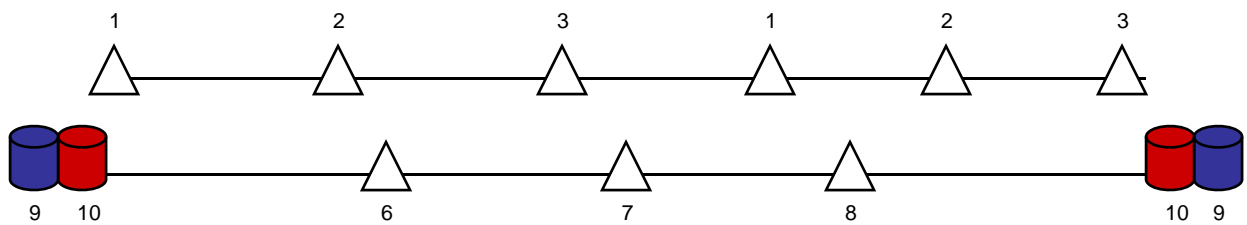

THE CENTER FOR ARTS IN NATICK

CONCERT LIGHTING PLOT – revised 10/19/08

CHANNEL ASSIGNMENTS

Concert Lighting Plot – The Center for Arts in Natick

DIMMERS

1.	Audience stage left specials – SourceFour (2)	No gel
2.	Audience stage center specials – SourceFour (2)	No gel
3.	Audience stage right specials – SourceFour (2)	No gel
4.	OPEN	
5.	Center stage backlights - crossed overhead pair – PARnel (2)	No gel
6.	Audience stage left custom special – SourceFour(1)	No gel
7.	Audience stage center custom special – SourceFour (1)	No gel
8.	Audience stage right custom special – SourceFour (1)	No gel
9.	Front wash – PARcans (2)	L119 Dark Blue
10.	Front wash – PARcans (2)	L106 Dark Red
11.	Side fills – pair (2)	L119 Dark Blue
12.	Side fills – pair (2)	L106 Dark Red
13.	Backlights left – PARnel (2)	L119 Dark Blue
14.	Backlights right – PARnel (2)	L119 Dark Blue
15.	Backlights left – PARnel (2)	L106 Dark Red
16.	Backlights right – PARnel (2)	L106 Dark Red
17.	Backlights left – PARnel (2)	L134 Amber
18.	Backlights right – PARnel (2)	L134 Amber
19.	Curtains – PARnel (2)	L119 Dark Blue
20.	Curtains – PARnel (2)	Magenta
21.	Curtains – PARnel (2)	L139 Green
22.	Gobo Effects – clear S4 (2)	Blue/Red matrix
23.	Gobo Rotators	
24.	Gobo Rotators	